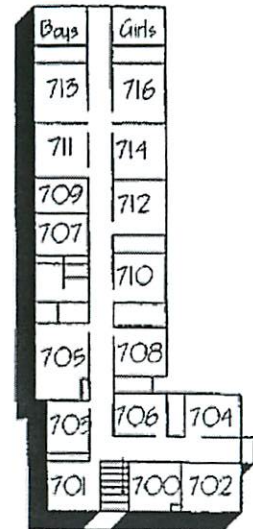

# Kennewick High School

drawn by: Kennewick H.S. Architectural Drafting Students

LIONS DEN

STUDENT PARKING

PORTABLES

6th Street

ANNEX FIRST FLOOR

ANNEX SECOND FLOOR

STUDENT PARKING

STAFF AND VISITOR PARKING

Dayton St.